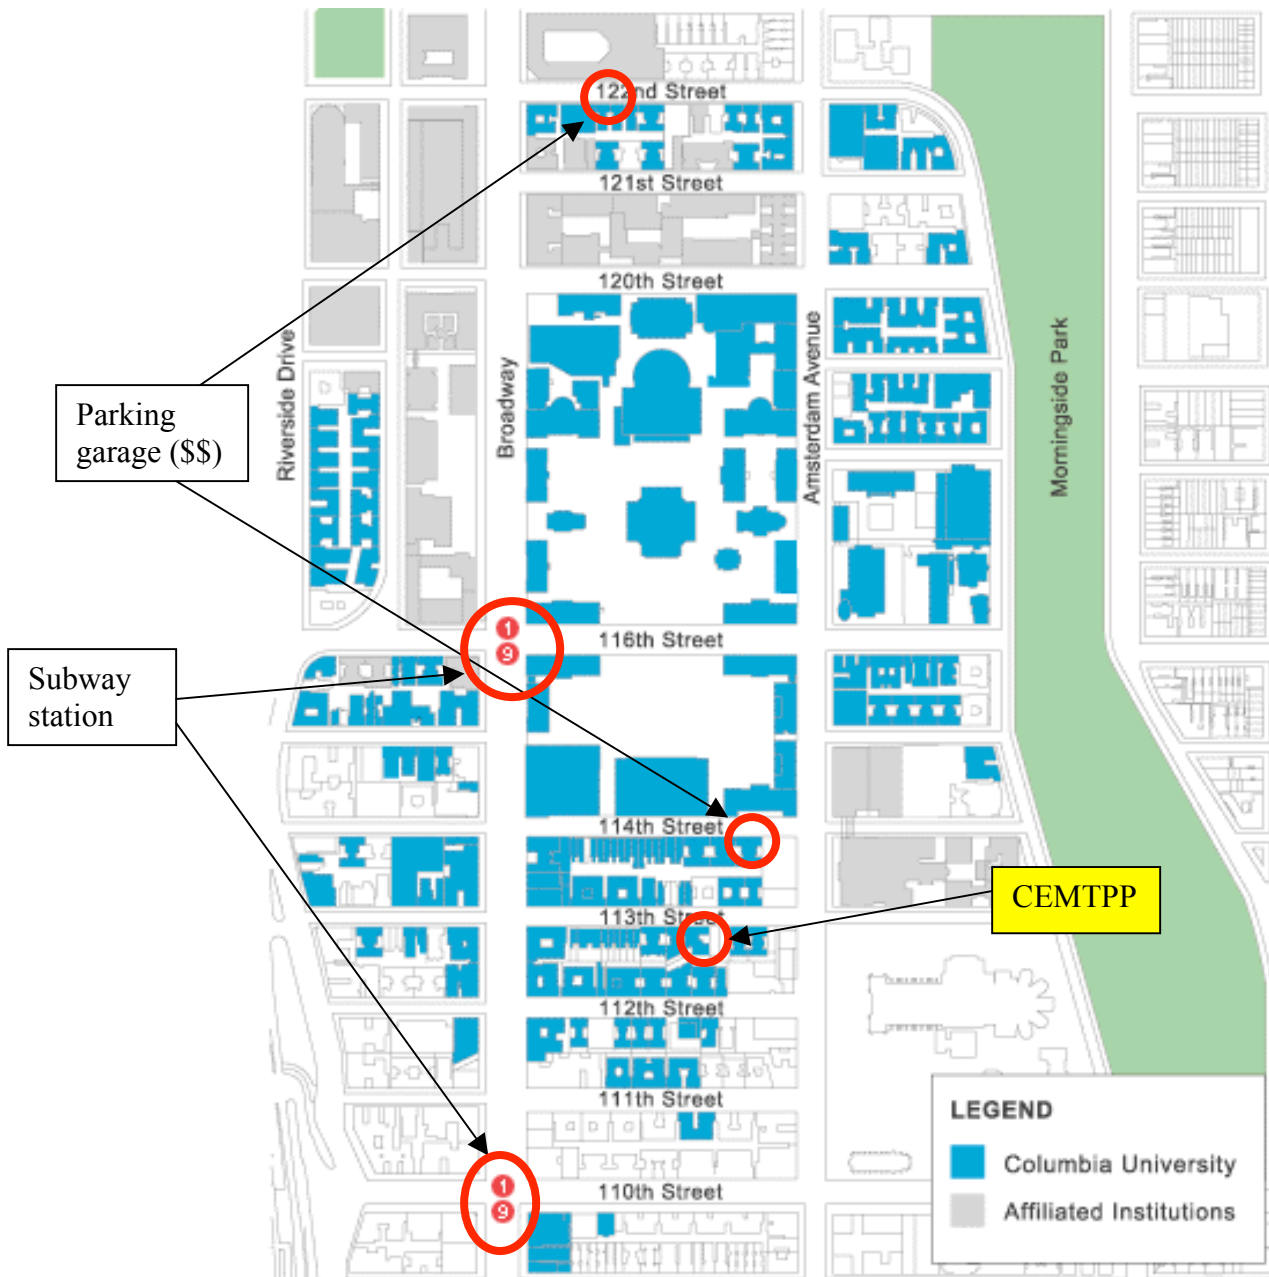

**Center for Energy, Marine Transportation and Public Policy (CEMTPP)
514 West 113th St. (between Broadway and Amsterdam Ave.)
New York, NY 10025
212-854-0602**

CEMTPP is located in a blue one-story building on the south side of 113th Street, between Broadway and Amsterdam Ave. Look for the sign on the building that says Columbia|SIPA, with the Center's name below that.